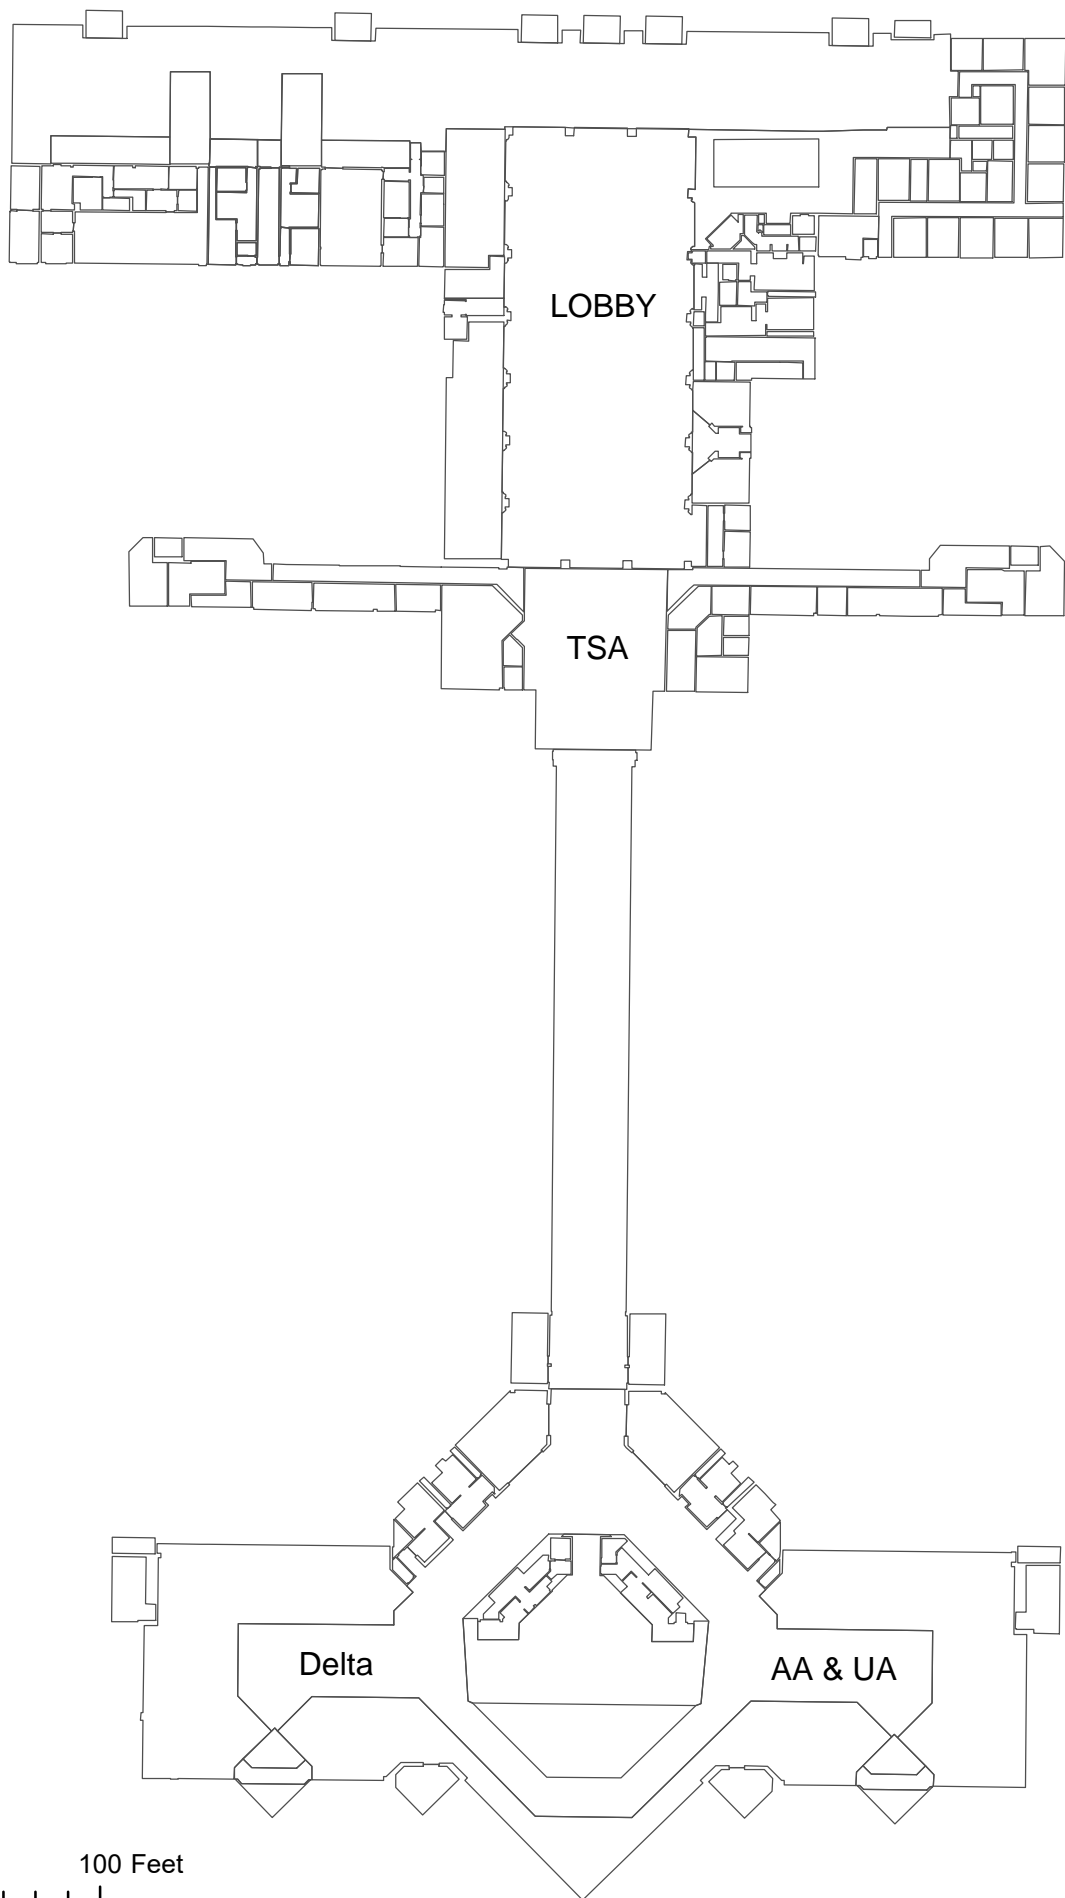

CAE TERMINAL: UPPER LEVEL

0 25 50 100 Feet